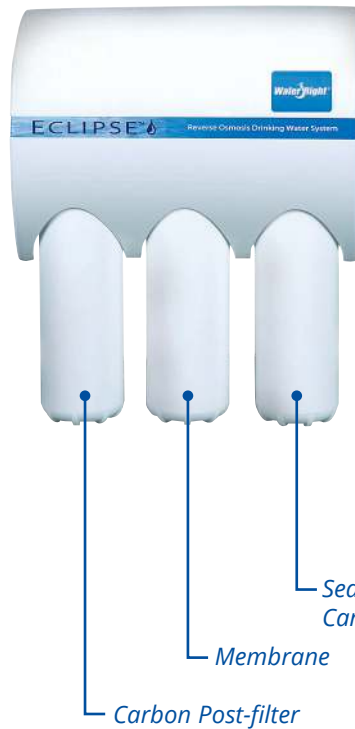

Eclipse™ R.O.

Advanced water quality monitoring — right at the tap

DRINKING
WATER

ECLIPSE™

The Eclipse™ reverse osmosis drinking water system is a top of the line RO system that provides your family with the cleanest, healthiest water possible. Multiple filters transform ordinary household water into pristine water by reducing unwanted and harmful contaminants.* System performance is verified with a touch monitor on the system's faucet base. Installation and filter changes are simple, plus no electricity is needed for operation!

Eclipse™ R.O. Drinking Water System

Water Quality Monitor

Monitor your water quality with ease. The built-in monitor is a standard yet premium feature of the ECLIPSE™ water dispenser. Just a push of the button assures you and your family that you are getting safe and pristine drinking water.

Superior Features

- TDS Faucet Monitor checks the R.O.'s operation and quality of your drinking water
- Disposable and easy to change filters are clean and sanitary — no messy cartridges
- High flowing Thin Film Composite (TFC) membrane
- Dual sediment/carbon block pre-filter — longer life with superior filtration
- Tested and certified against NSF/ANSI Standard 58 for the reduction of the claims specified*
- Tested and certified for cyst reduction, including cryptosporidium
- Tested and certified for health related claims*

Convenient, Pristine Drinking Water

The Eclipse™ reverse osmosis drinking water system is our top of the line system that offers a convenient, affordable, and environmentally friendly choice vs. bottled water. Designed with the homeowner in mind, Eclipse features a simple cartridge filter change without the mess. The Eclipse R.O. filters water at the molecular level to reduce contaminants*, remove odors and improve the appearance and taste of your tap water. Enjoy the pure taste of bottled water, right at the tap.